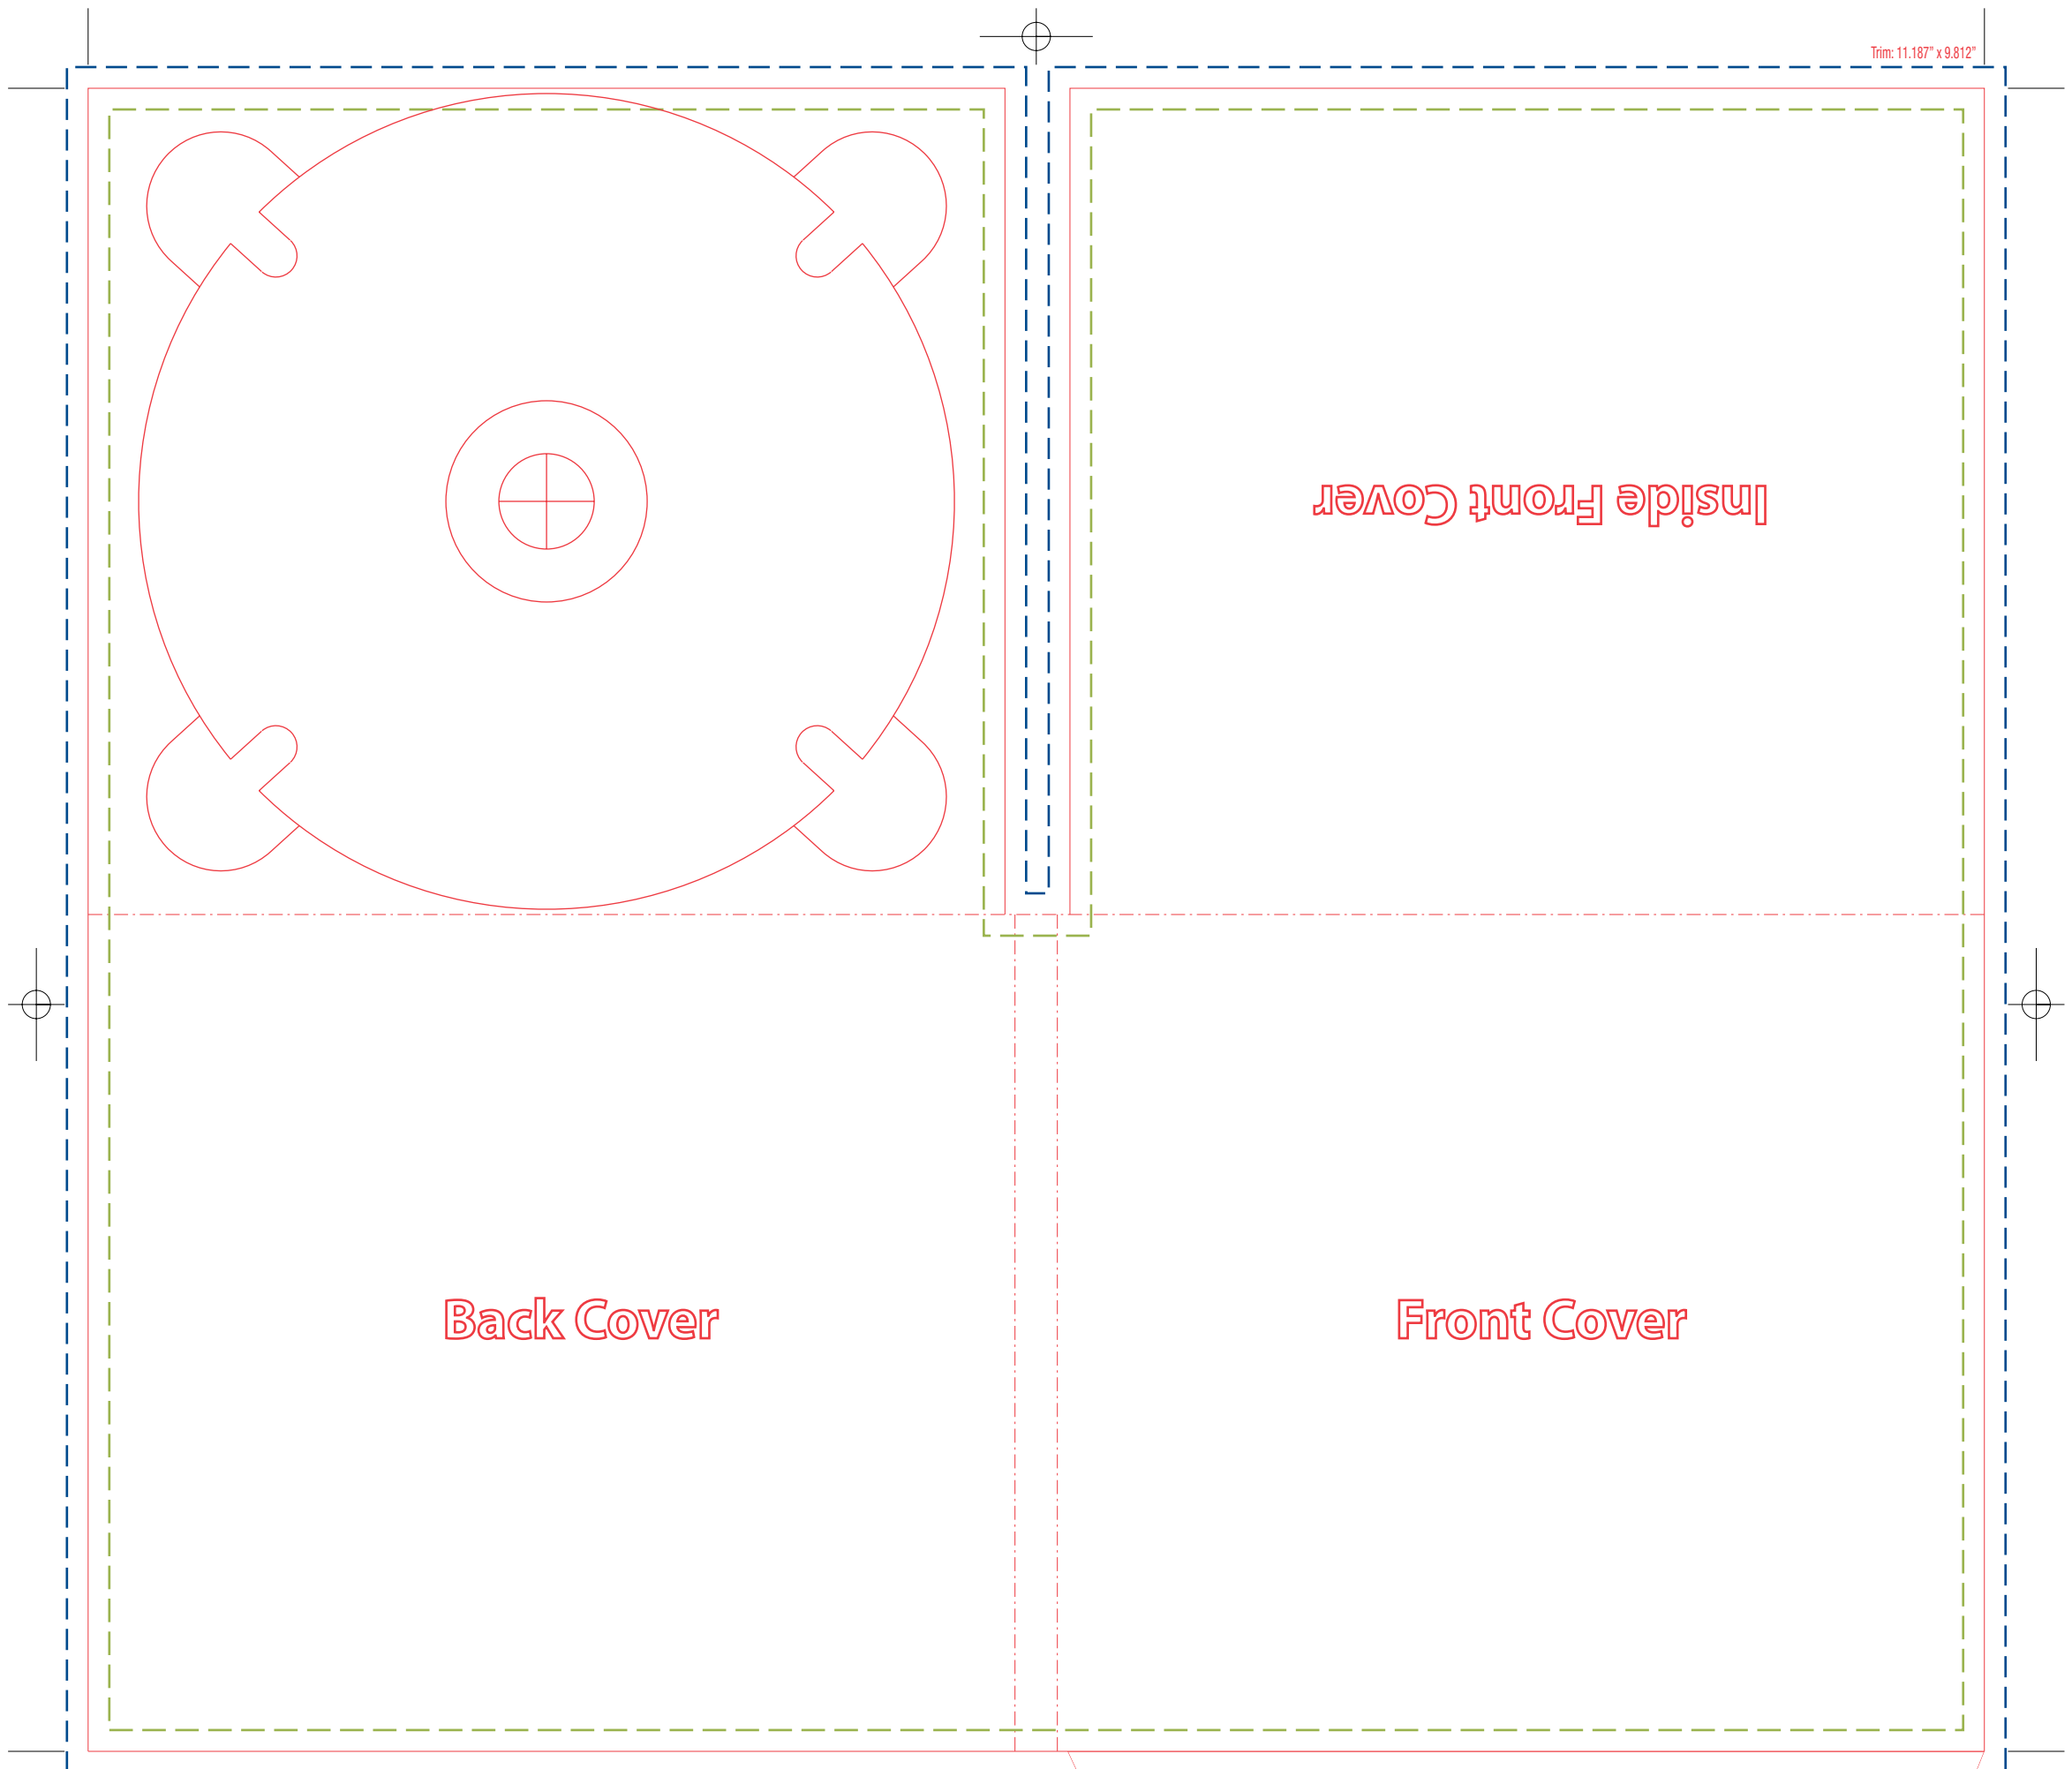

Trim: 11.187" x 9.812"

- Type safety
- Cut Line
- Bleed Area

Note: Any artwork that does not meet above requirement may be put on hold and cause a delay. Client will have to resubmit new file(s) or authorize SUPERLINK to perform artwork modification at extra cost.